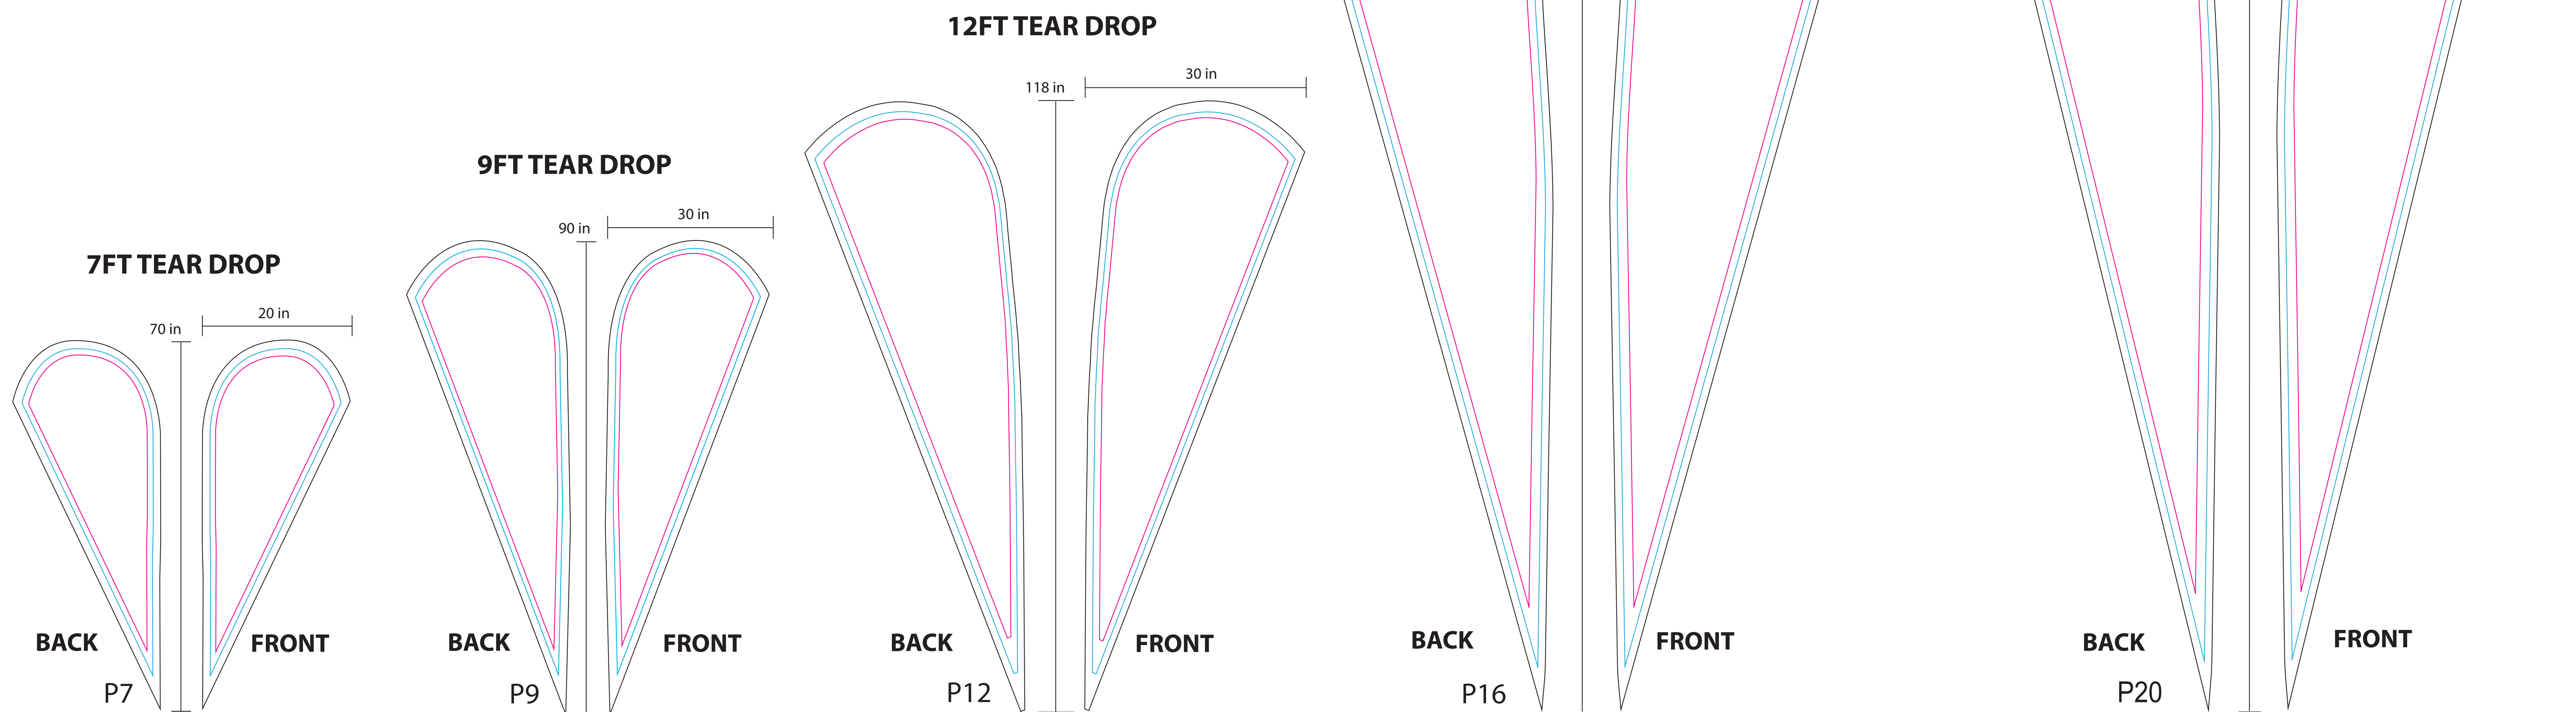

# TEAR DROP/ PETAL STYLE BANNER TEMPLATES

**Date:** xx/xx/xxxx  
**Proof:** #0000  
**PO:** #0000  
**SO:** #0000  
**QTY:** #0000

**Please verify all material, sizes, colors, fonts and check for text/spelling errors**

**AFTER SIGNATURE ALL CORRECTIONS & MODIFICATIONS WILL BE INVOICED AS AN ADDITIONAL PROJECT**

The PANTONE printed results may vary slightly due to the printing process chosen.

**NOTE:** The final size of printed products may vary slightly due to shrinking / stretching / printing process / washing and/or finishes of textiles.

## FLAG/BANNER BASES & CASES

All bases are bearing equipped for wind rotation, increasing longevity.