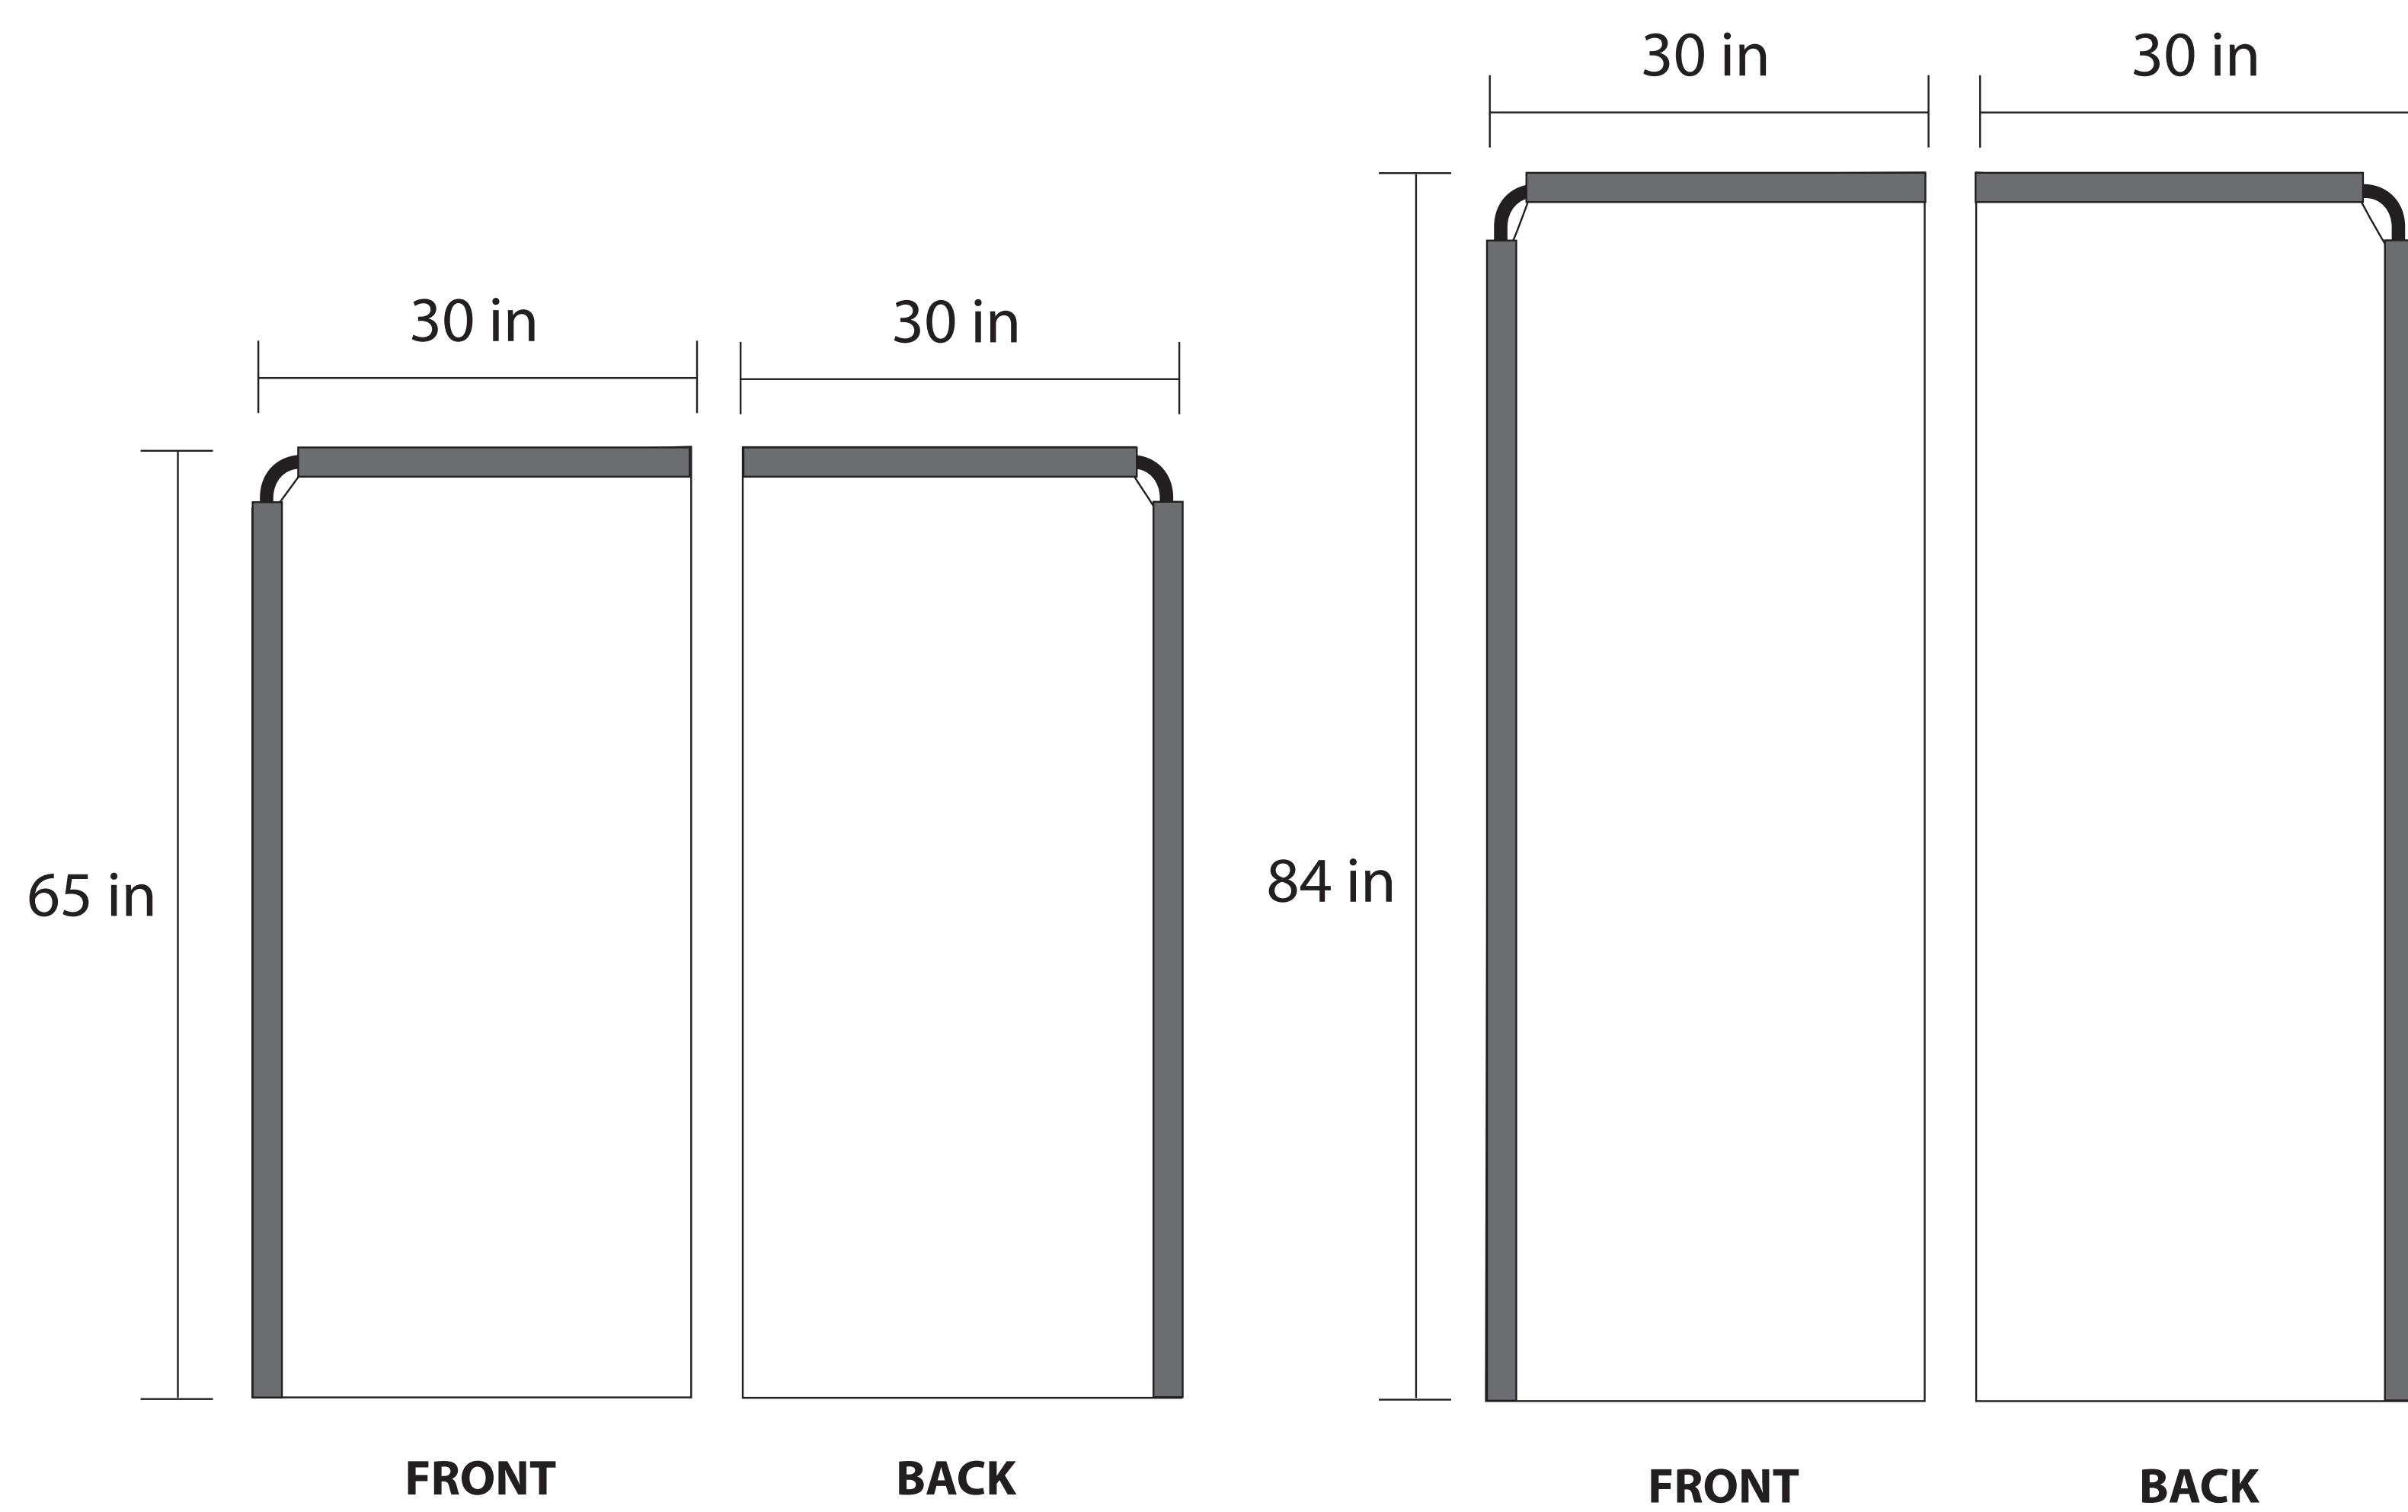

# T-FLAG STYLE BANNER TEMPLATES

**Date:** xx/xx/xxxx  
**Proof:** #0000  
**PO:** #0000  
**SO:** #0000  
**QTY:** #0000

**Please verify all material, sizes, colors, fonts and check for text/spelling errors**

## FLAG/BANNER BASES & CASES

All bases are bearing equipped for wind rotation, increasing longevity.